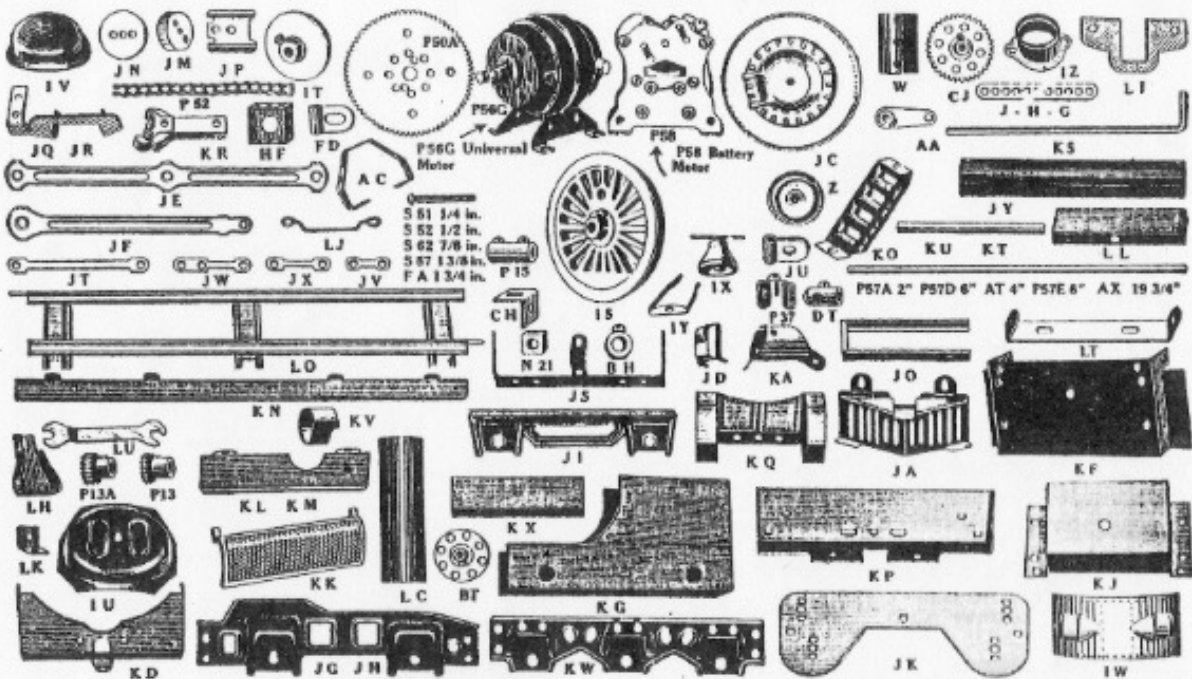

Locomotive and Tender Separate Parts

Page 2

Cyathea delgadii Sternb