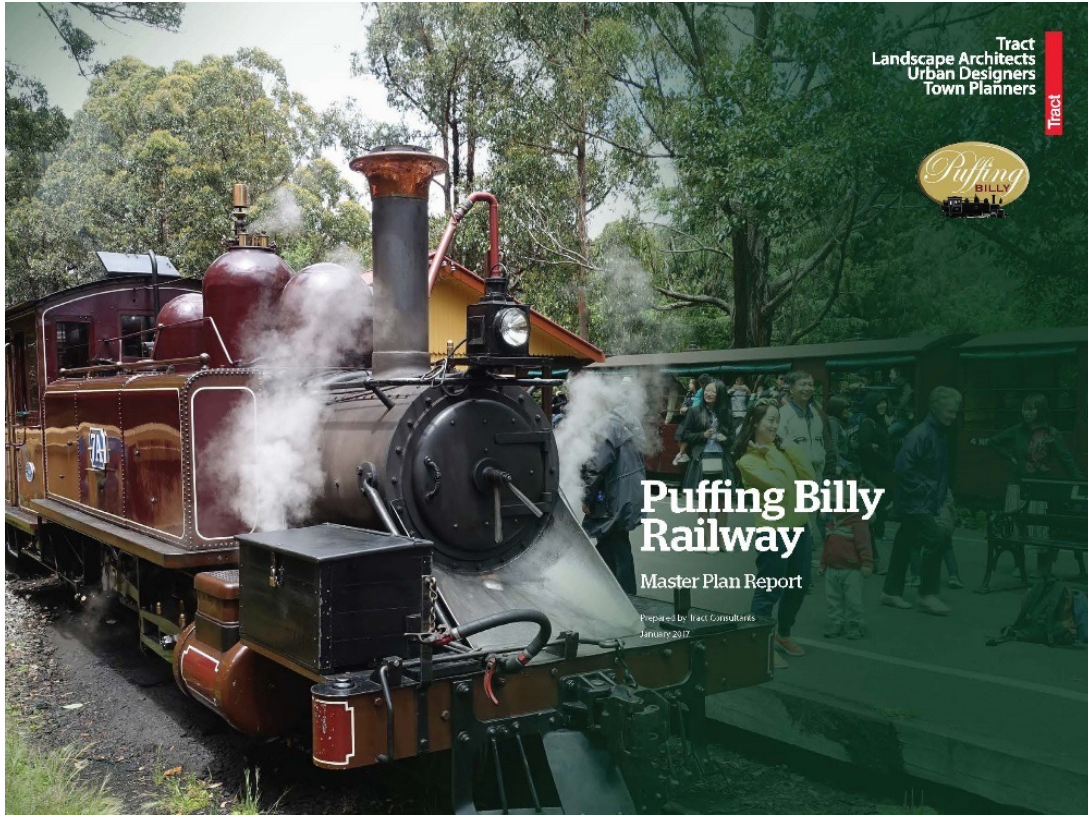

Figure 11 Lakeside Discovery Opportunities