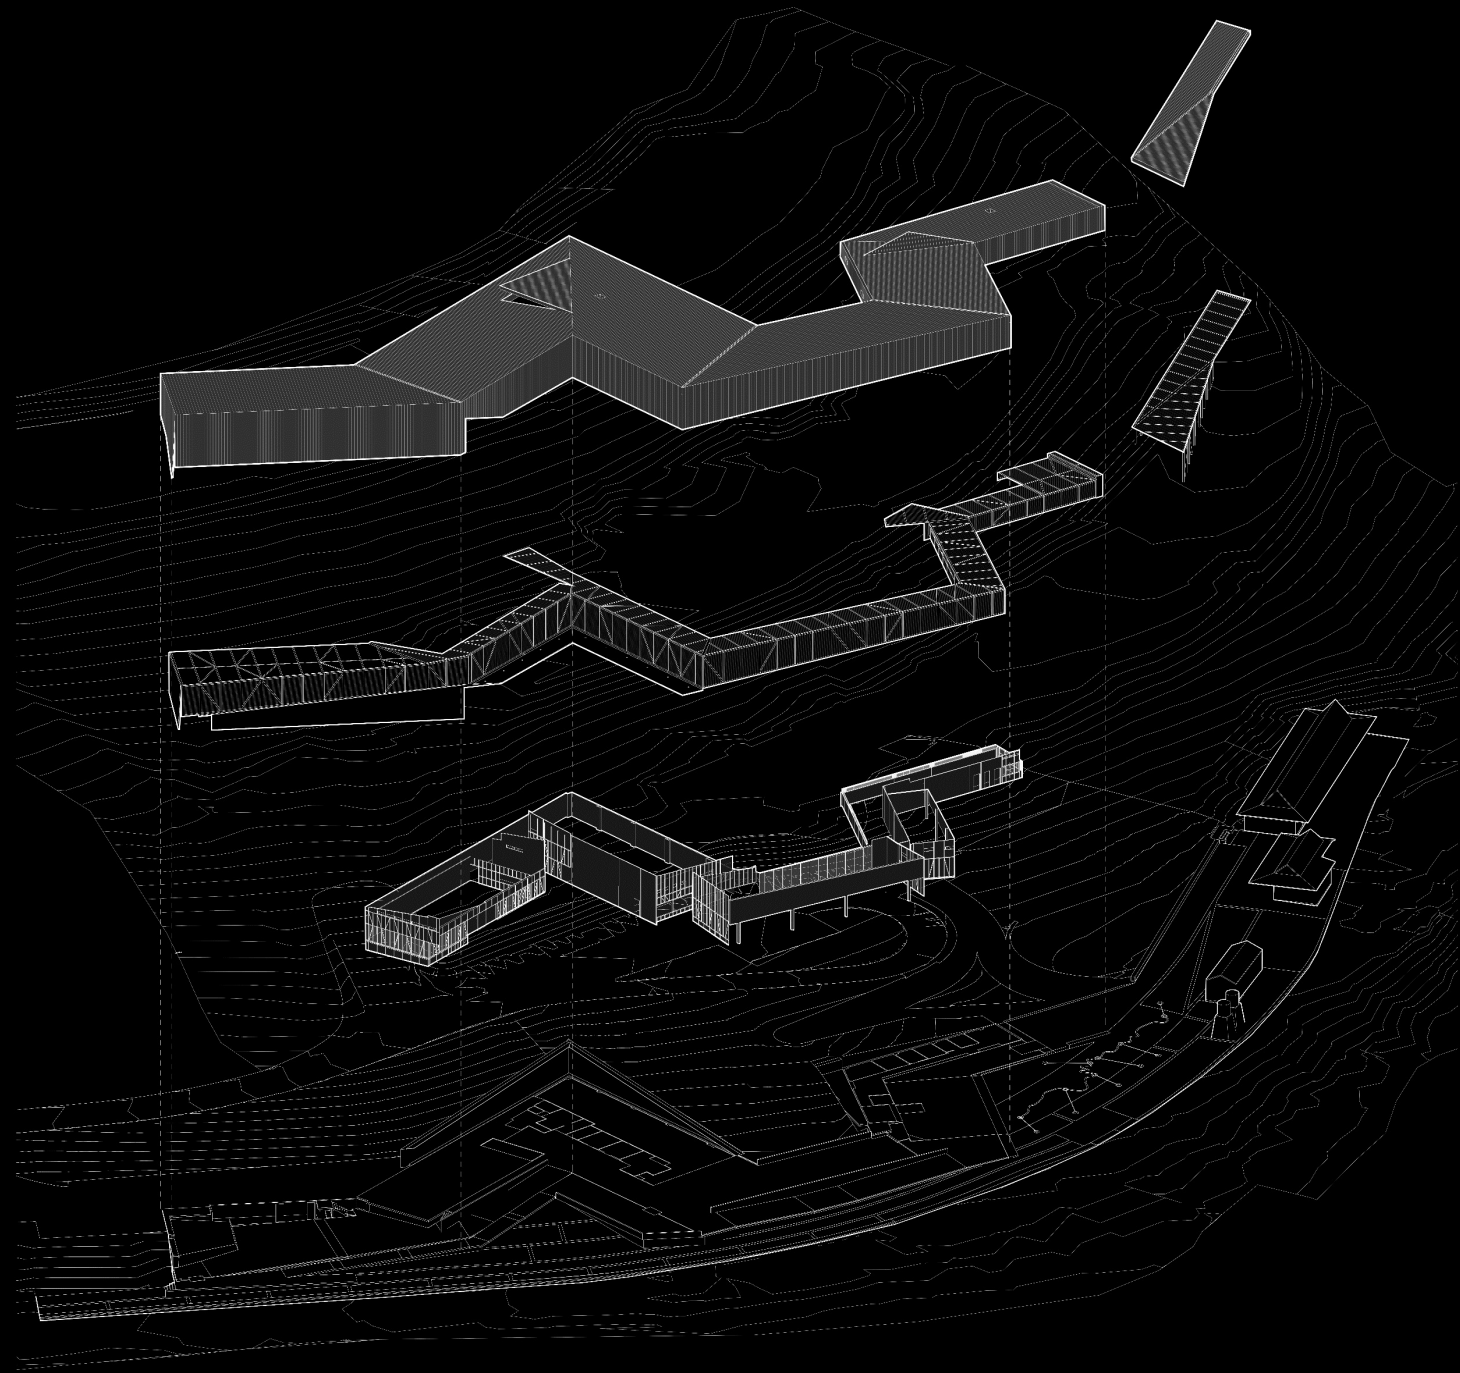

Page 2

Cyathea delgadii Sternb

WARNING
SECURITY
RESPONSIBLE

CAFE
THE TERRACE
FUNCTION
ROOM
LAKESIDE HALL
TOILETS

RAISING
CROSSING

LOOK LISTEN.

TO

8A

LOOK
FOR TRAINS