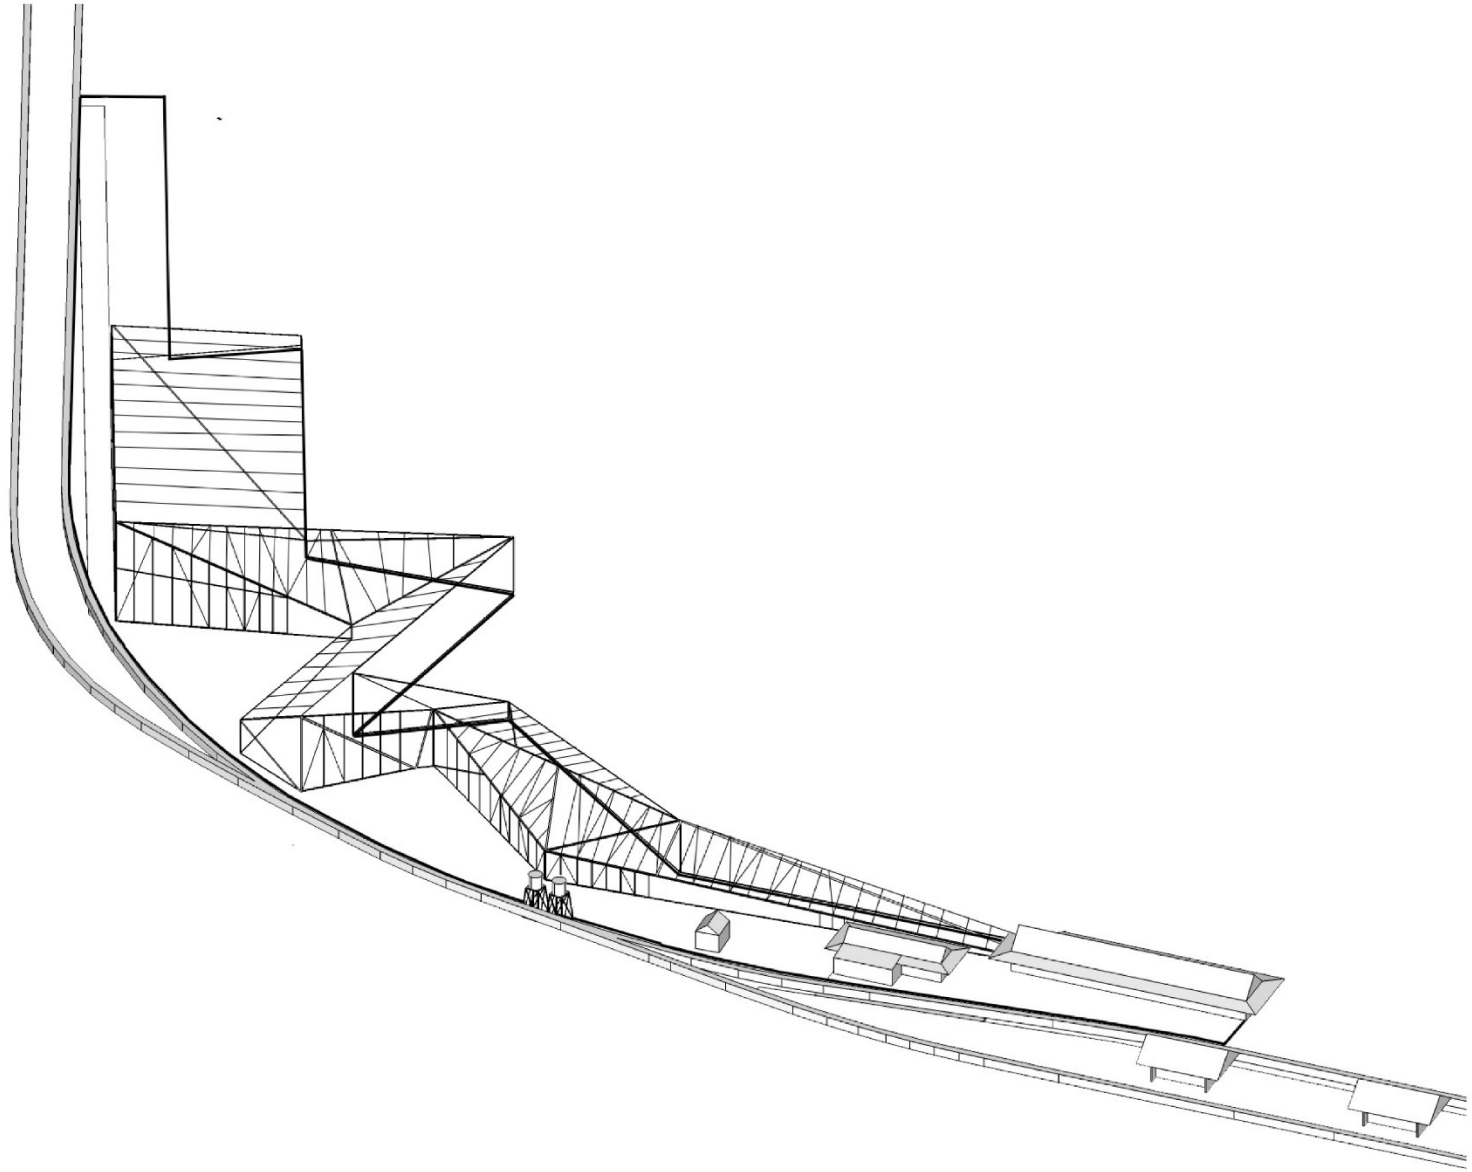

11:30am First Train Arrives at Lakeside

4:15pm Last Train Departs Lakeside

5:05pm Winter Solstice Sunset

8:45pm Summer Solstice Sunset

**PUFFING BILLY
LAKESIDE VISITOR CENTRE**

TICKETS

Locomotive and Tender Separate Parts