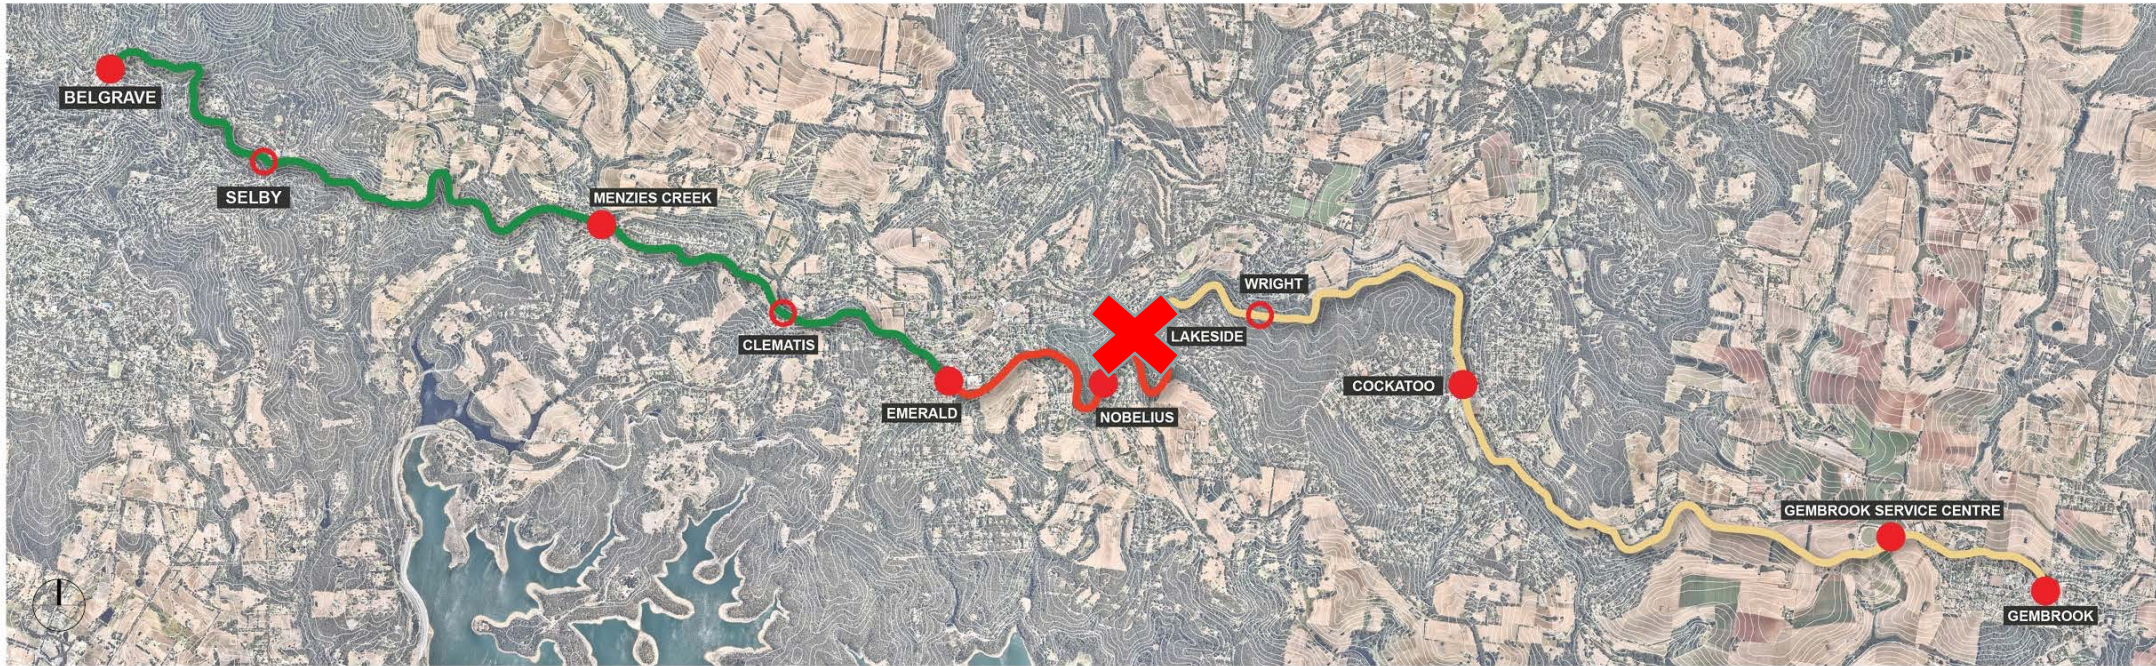

AUSTRALIA

VICTORIA

BELGRAVE

SPORTS GROUNDS

BELGRAVE

EVERY PLACE PROVIDES:

- Place specific identity
- Traditional Hills Landscapes
- Scenic Views
- Trails & special tourism destinations

Belgrave to Emerald

Emerald to Lakeside

Lakeside to Gembrook

THEME 1

- The Forest Environment
- Traditional Hills Landscapes
- Scenic Views

THEME 2

- Settlement & Cultural History
- Hills Community
- Leisure - The Escape to the Hills
- Special Destinations & Activities
- Unique retail
- Unique accommodation

Schweppes

EXIT

Legend

- 1. Emerald Lake
- 2. Puffing Billy Railway Visitor Centre
- 3. New platform
- 4. Existing level crossing
- 5. New covered open walkway
- 6. Existing station buildings
- 7. Existing platform

11:30am First Train Arrives at Lakeside

4:15pm Last Train Departs Lakeside

5:05pm Winter Solstice Sunset

8:45pm Summer Solstice Sunset

**PUFFING BILLY
LAKESIDE VISITOR CENTRE**

TICKETS

Locomotive and Tender Separate Parts