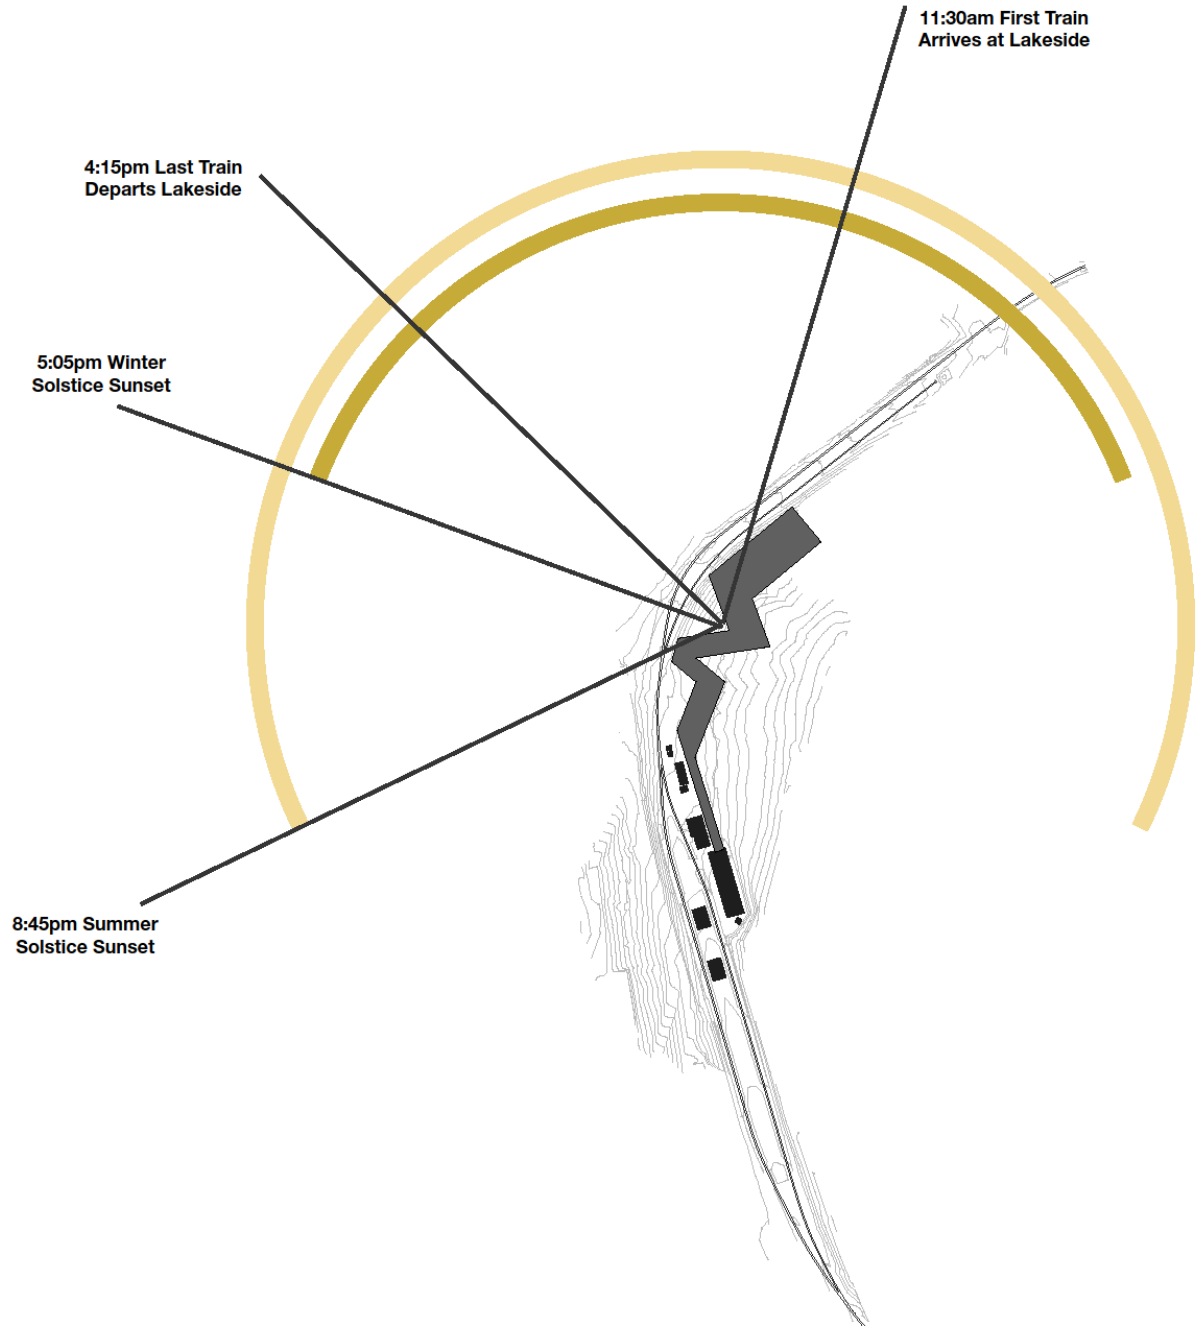

Schweppes

EXIT

Legend

- 1. Emerald Lake
- 2. Puffing Billy Railway Visitor Centre
- 3. New platform
- 4. Existing level crossing
- 5. New covered open walkway
- 6. Existing station buildings
- 7. Existing platform

WARNING
SECURITY
RESPONSIBLE

Legend

- 1. Existing station
- 2. Existing building
- 3. Covered walkway
- 4. Vehicle crossing
- 5. Entry/Exit
- 6. Tickets/Information
- 7. Office/Management
- 8. Staff wing
- 9. Retail
- 10. Cafe seating
- 11. Servery
- 12. Alfresco Dining
- 13. Kitchen
- 14. Toilets
- 15. Multi-purpose room
- 16. Great hall
- 17. Locomotive display
- 18. Loading bay
- 19. New platform
- 20. Existing platform

11:30am First Train Arrives at Lakeside

4:15pm Last Train Departs Lakeside

5:05pm Winter Solstice Sunset

8:45pm Summer Solstice Sunset

**PUFFING BILLY
LAKESIDE VISITOR CENTRE**

TICKETS

Locomotive and Tender Separate Parts