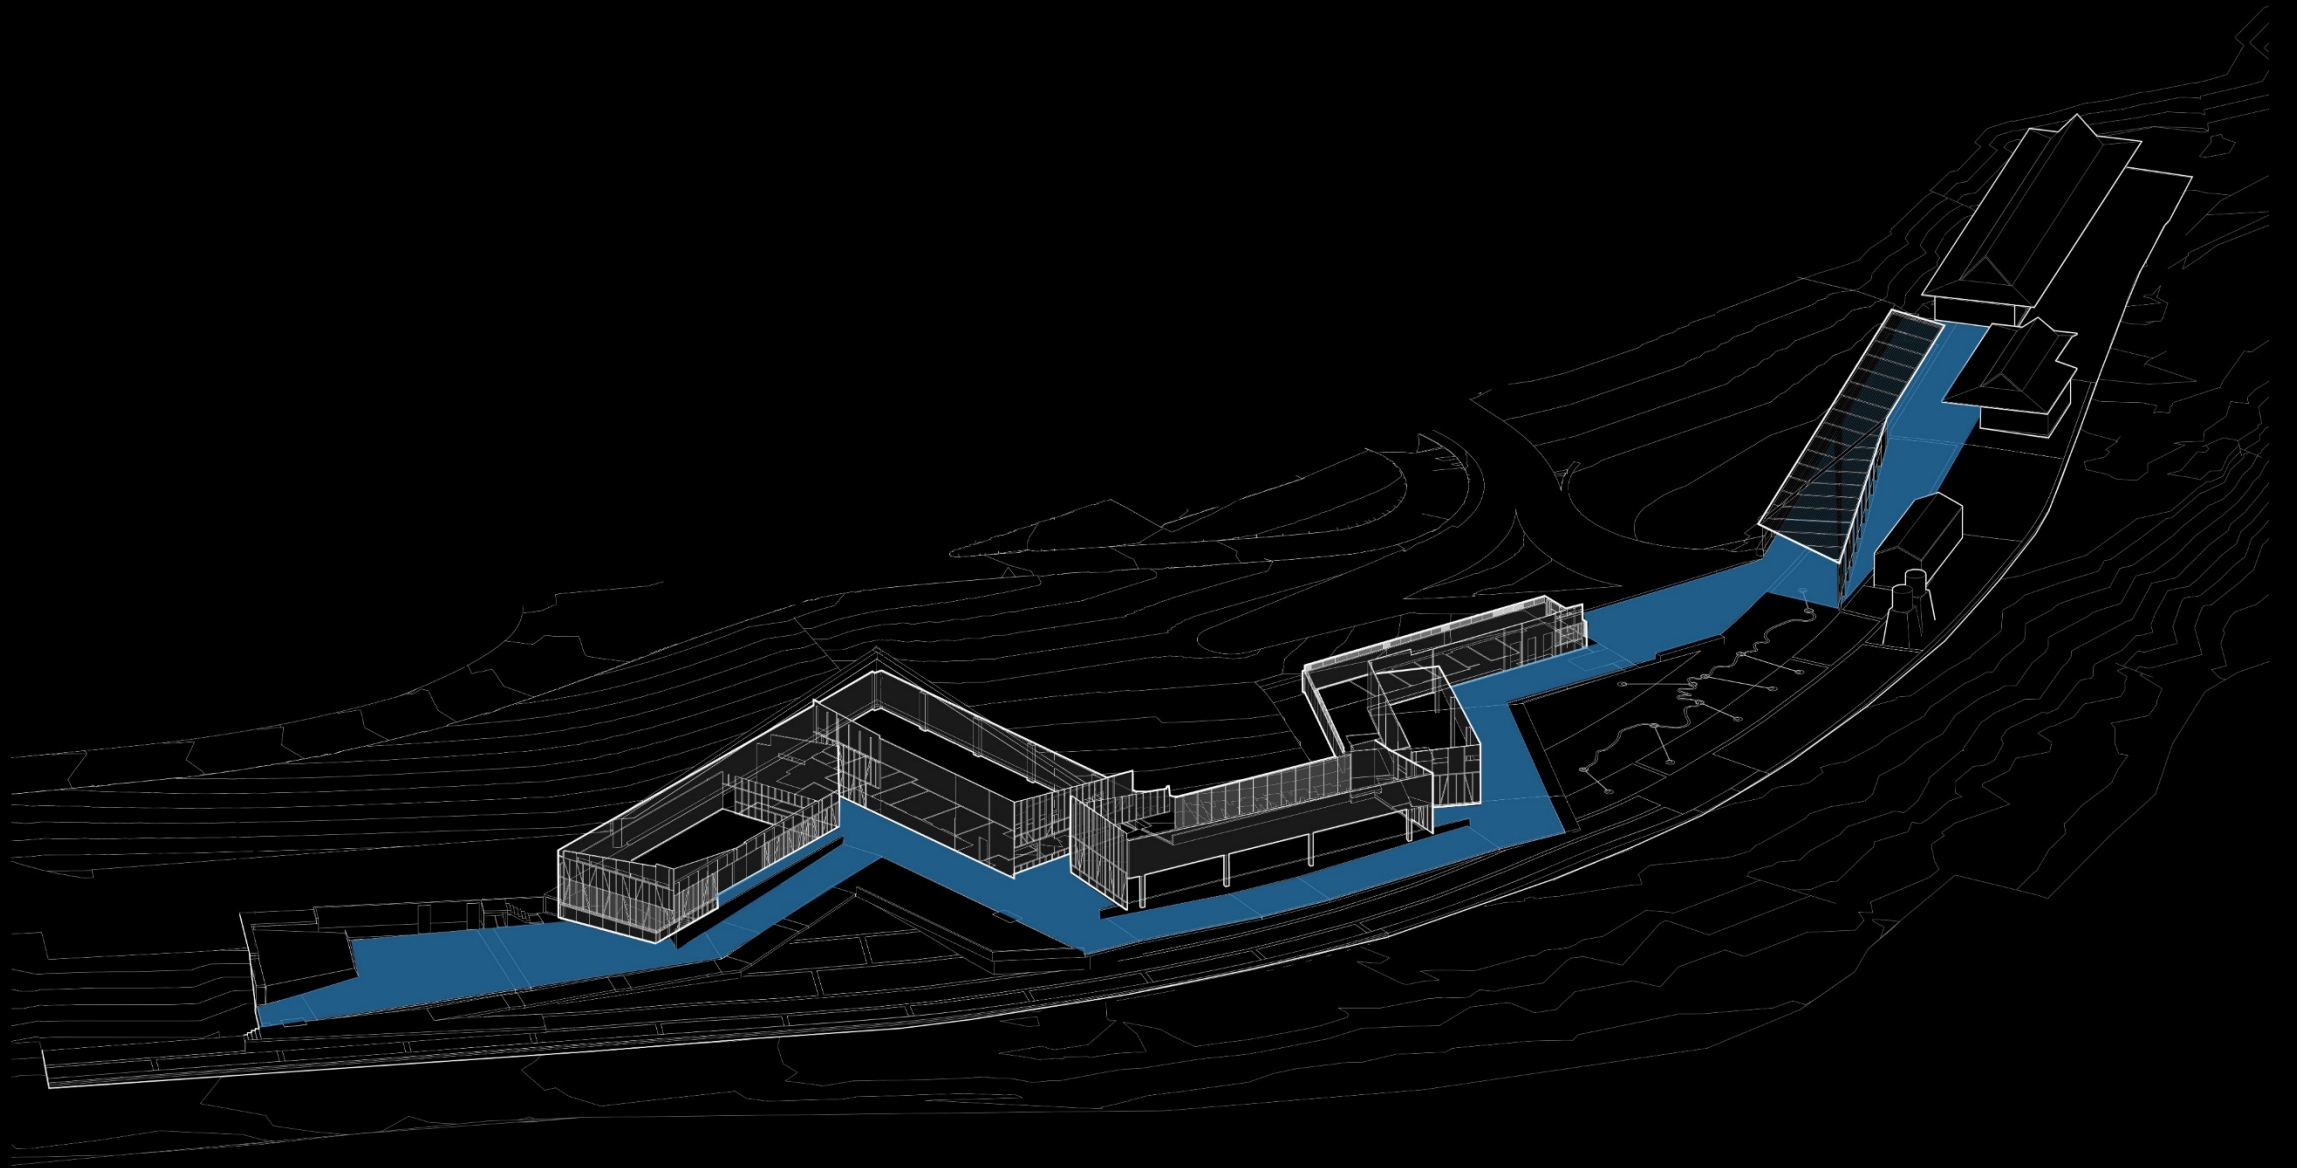

WARNING
SECURITY
RESPONSIBLE

Legend

- 1. Existing station
- 2. Existing building
- 3. Covered walkway
- 4. Vehicle crossing
- 5. Entry/Exit
- 6. Tickets/Information
- 7. Office/Management
- 8. Staff wing
- 9. Retail
- 10. Cafe seating
- 11. Servery
- 12. Alfresco Dining
- 13. Kitchen
- 14. Toilets
- 15. Multi-purpose room
- 16. Great hall
- 17. Locomotive display
- 18. Loading bay
- 19. New platform
- 20. Existing platform

11:30am First Train Arrives at Lakeside

4:15pm Last Train Departs Lakeside

5:05pm Winter Solstice Sunset

8:45pm Summer Solstice Sunset

**PUFFING BILLY
LAKESIDE VISITOR CENTRE**

TICKETS

Locomotive and Tender Separate Parts

Page 2

Cyathea delgadii Sternb

WARNING
SECURITY
RESPONSIBLE

CAFE
THE TERRACE
FUNCTION
ROOM
LAKESIDE HALL
TOILETS

RAISING
CROSSING

LOOK LISTEN.

TO

8A