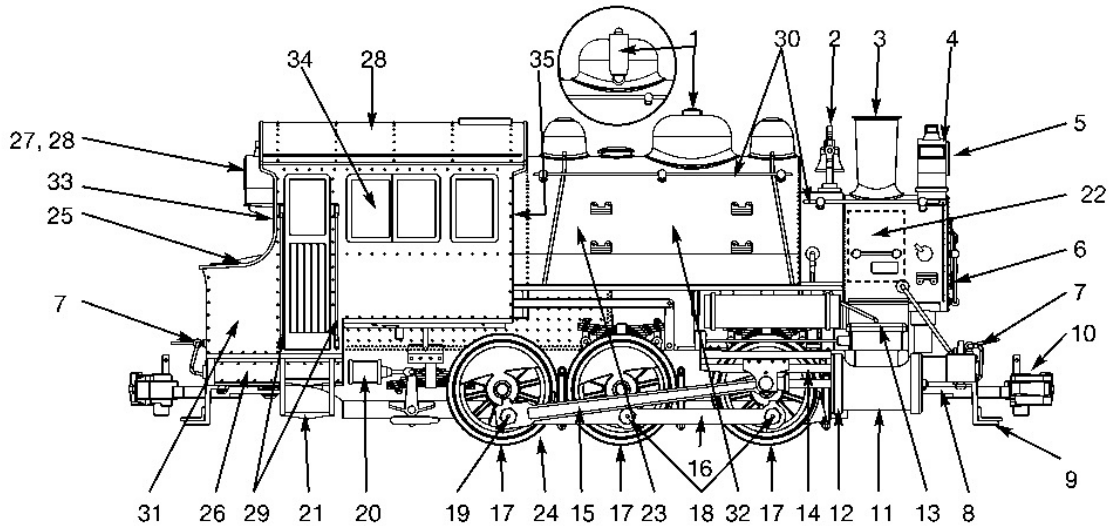

11:30am First Train Arrives at Lakeside

4:15pm Last Train Departs Lakeside

5:05pm Winter Solstice Sunset

8:45pm Summer Solstice Sunset

**PUFFING BILLY
LAKESIDE VISITOR CENTRE**

TICKETS

Locomotive and Tender Separate Parts