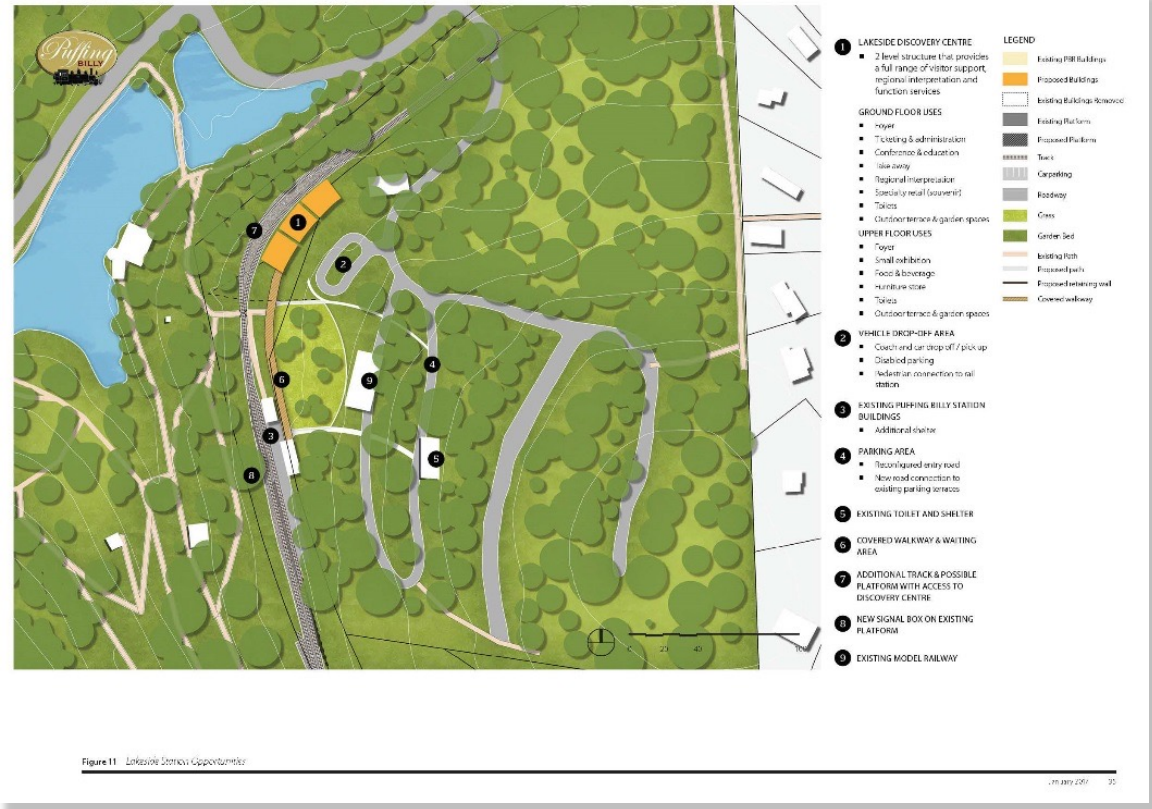

THEME 3

- Rural Landscapes
- Local craft & produce
- Children's activities & Imagination
- Special Events
- Steam museum
- Timber tramway

Figure 11 Lakeside Discovery Opportunities

LAKESIDE

NOTICE

RESERVED FOR THE USE OF THE
LAKESIDE CLUB ONLY
NO OTHER PERSONS
ARE TO BE ADMITTED
HEREIN

Schweppes

EXIT

Legend

- 1. Emerald Lake
- 2. Puffing Billy Railway Visitor Centre
- 3. New platform
- 4. Existing level crossing
- 5. New covered open walkway
- 6. Existing station buildings
- 7. Existing platform

WARNING
SECURITY
RESPONSIBLE

Legend

- 1. Existing station
- 2. Existing building
- 3. Covered walkway
- 4. Vehicle crossing
- 5. Entry/Exit
- 6. Tickets/Information
- 7. Office/Management
- 8. Staff wing
- 9. Retail
- 10. Cafe seating
- 11. Servery
- 12. Alfresco Dining
- 13. Kitchen
- 14. Toilets
- 15. Multi-purpose room
- 16. Great hall
- 17. Locomotive display
- 18. Loading bay
- 19. New platform
- 20. Existing platform

Page 2

Cyathea delgadii Sternb

WARNING
SECURITY
RESPONSIBLE

CAFE
THE TERRACE
FUNCTION
ROOM
LAKESIDE HALL
TOILETS

RAISING
CROSSING

LOOK LISTEN.

TO

8A