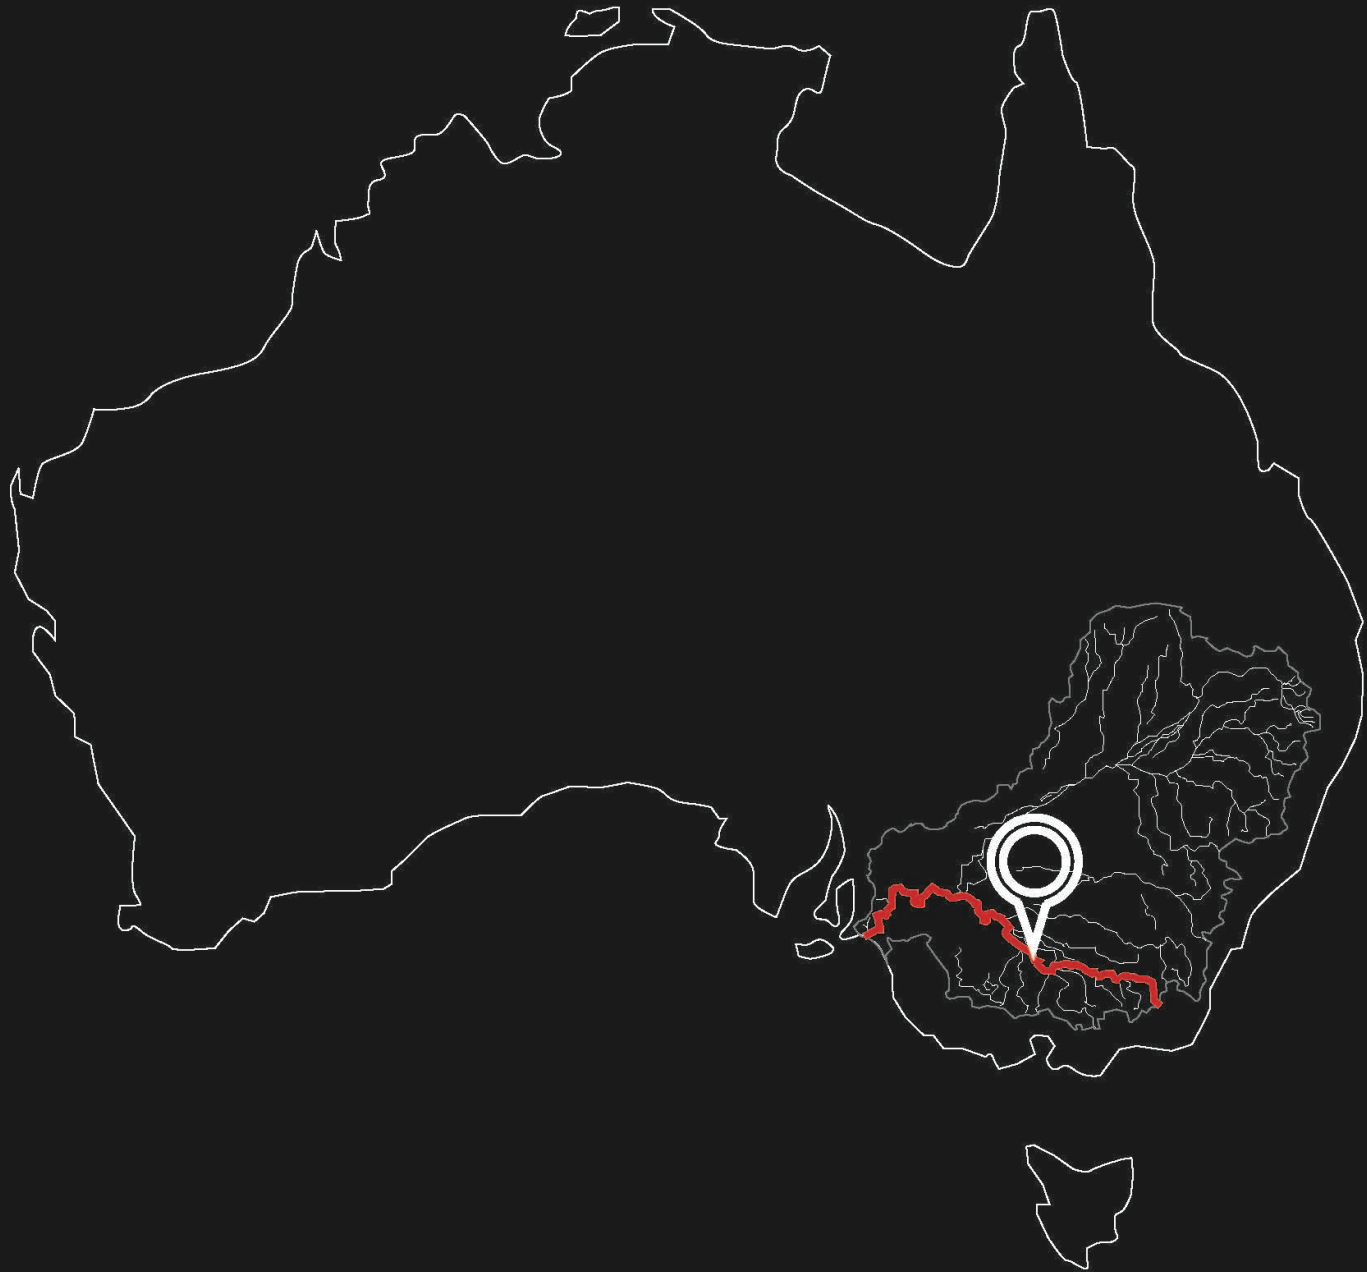

TERROIR

Koondrook Wharf

KOONDROOK

General

STORE

Schweppes

Schweppes

**FISH & CHIPS
PIZZAS**

**NEWSAGENT
SOUVENIRS**

**FISH & TACKLE
BAIT**

**MILK
GROC**

Legend

- 1 Tumtable
- 2 Timber inlay
- 3 Concrete steps
- 4 Memorial piers
- 5 Wharf walkway & Viewing platforms
- 6 Gangway
- 7 Pontoon
- 8 Murray River
- 9 Goods shed
- 10 Apex park

Legend

- 1 Turntable
- 2 Timber inlay
- 3 Concrete steps
- 4 Wharf walkway & Viewing platforms
- 5 Gangway
- 6 Pontoon
- 7 Murray River

A photograph of a wooden deck with a curved metal railing, set against a backdrop of trees and a bright sunset. The sun is low on the horizon, creating a warm, golden glow. The deck is made of dark wood planks, and the railing is a thick, curved metal pipe. Several dark, cylindrical posts are visible along the edge of the deck. The word "TERROIR" is overlaid in white, bold, sans-serif capital letters in the center of the image.

TERROIR