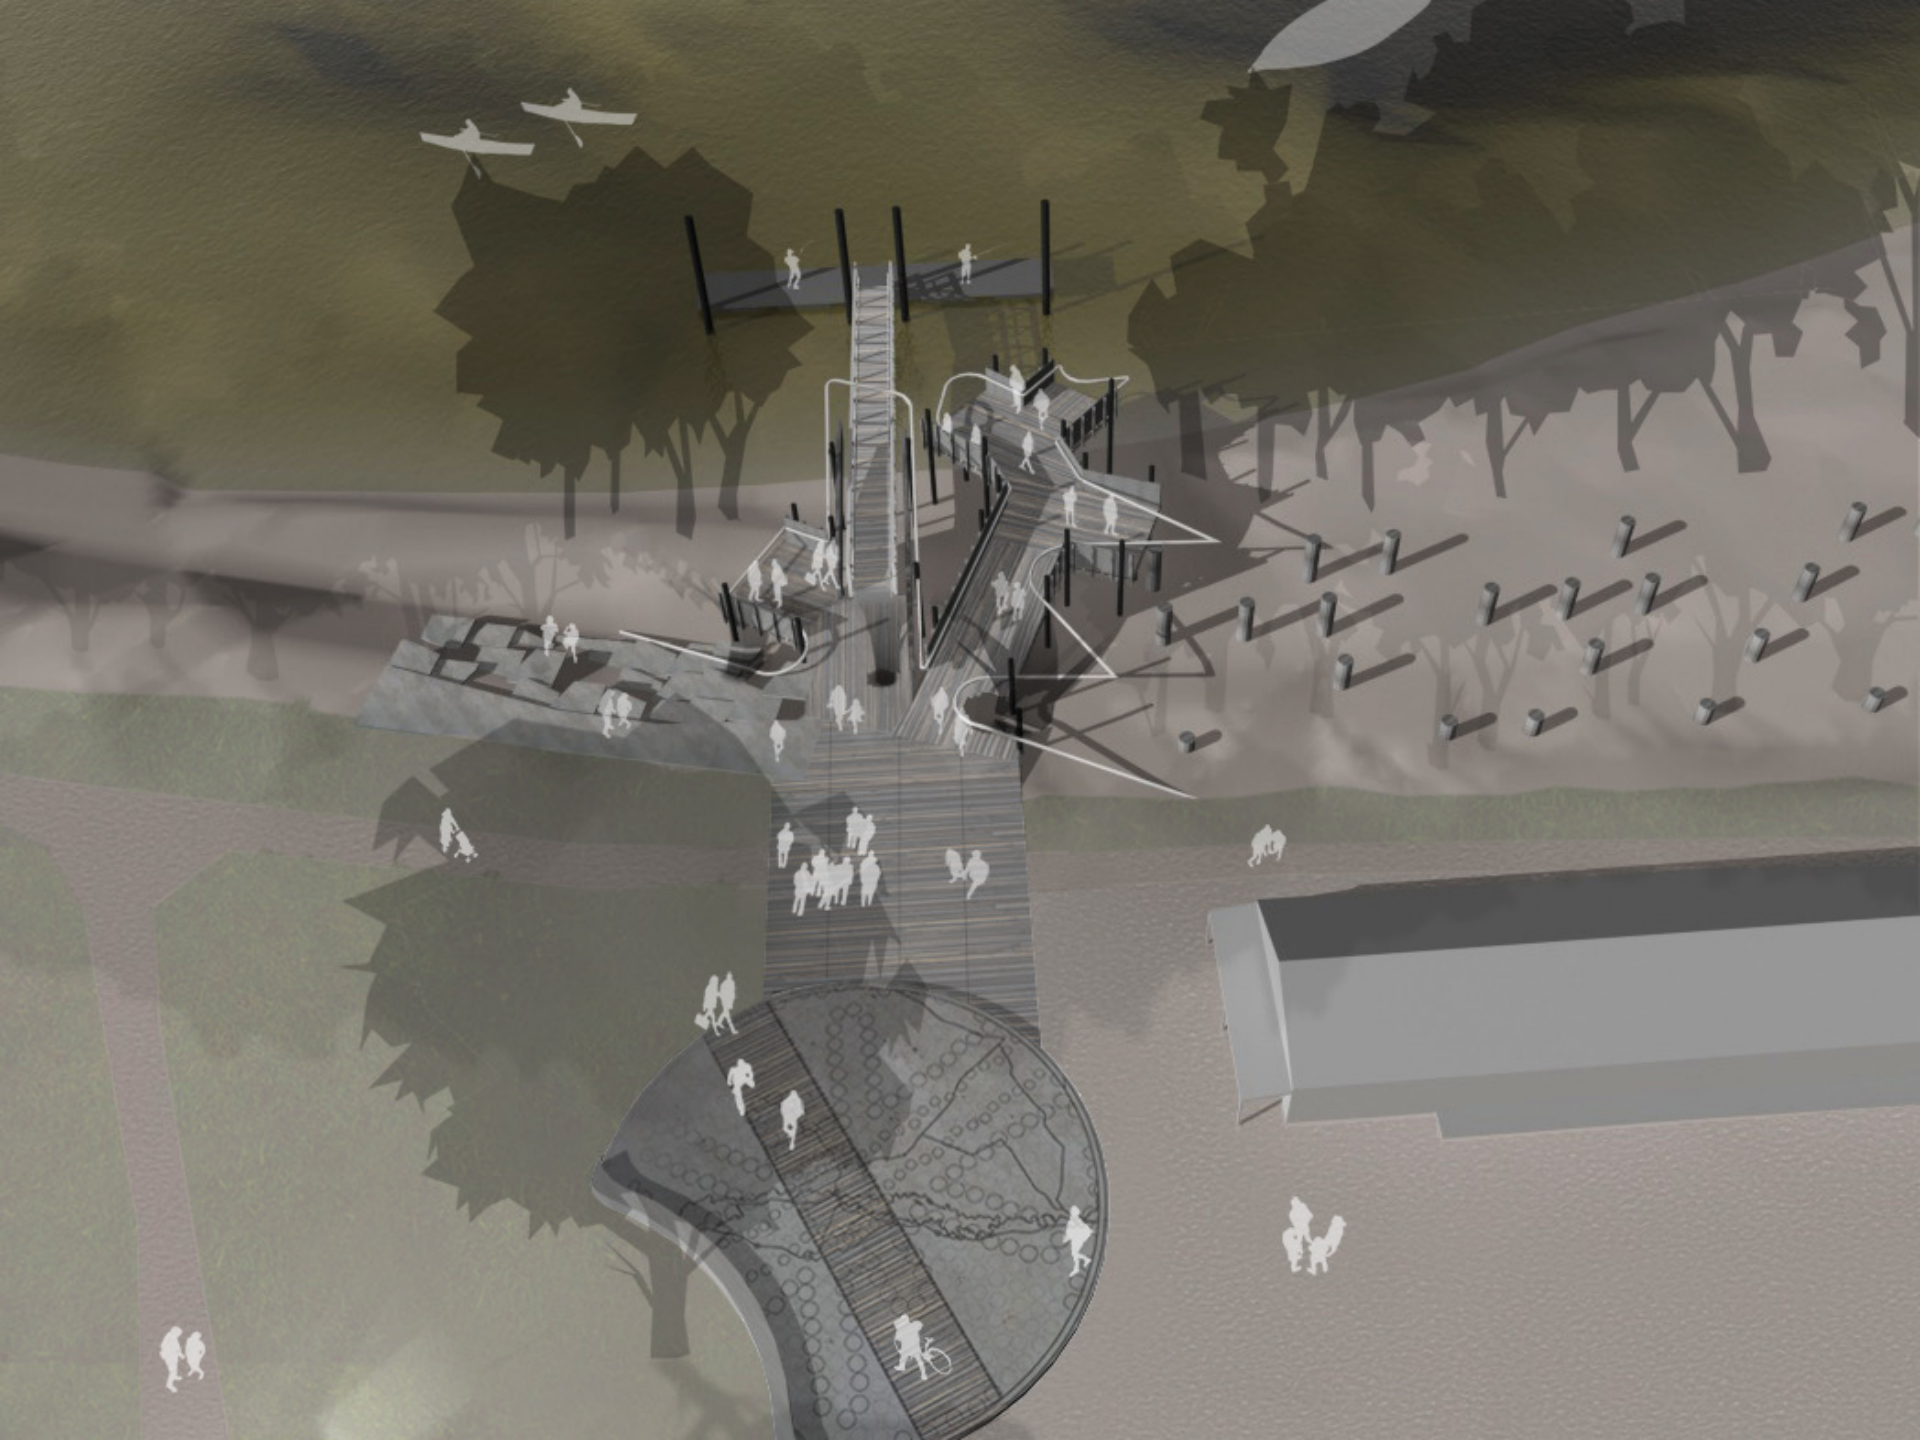

**NEWSAGENT
SOUVENIRS**

**FISH & TACKLE
BAIT**

**MILK
GROC**

Legend

- 1 Tumtable
- 2 Timber inlay
- 3 Concrete steps
- 4 Memorial piers
- 5 Wharf walkway & Viewing platforms
- 6 Gangway
- 7 Pontoon
- 8 Murray River
- 9 Goods shed
- 10 Apex park

Legend

- 1 Turntable
- 2 Timber inlay
- 3 Concrete steps
- 4 Wharf walkway & Viewing platforms
- 5 Gangway
- 6 Pontoon
- 7 Murray River

A photograph of a wooden deck with a curved metal railing, set against a backdrop of trees and a bright sunset. The sun is low on the horizon, creating a warm, golden glow. The deck is made of dark wood planks, and the railing is a thick, curved metal pipe. Several dark, cylindrical posts are visible along the edge of the deck. The word "TERROIR" is overlaid in white, bold, sans-serif capital letters in the center of the image.