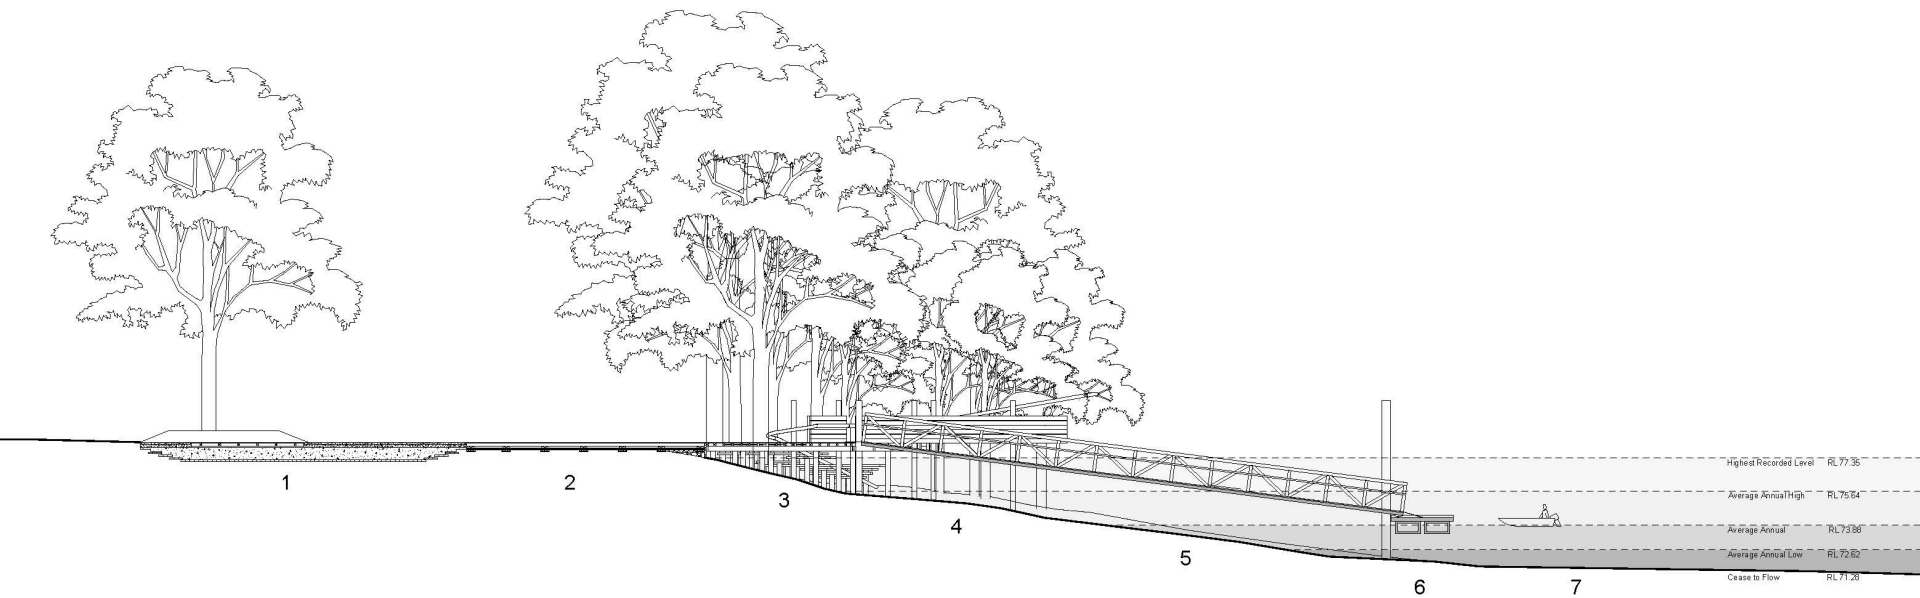

**NEWSAGENT
SOUVENIRS**

**FISH & TACKLE
BAIT**

**MILK
GROC**

Legend

- 1 Tumtable
- 2 Timber inlay
- 3 Concrete steps
- 4 Memorial piers
- 5 Wharf walkway & Viewing platforms
- 6 Gangway
- 7 Pontoon
- 8 Murray River
- 9 Goods shed
- 10 Apex park

Legend

- 1 Turntable
- 2 Timber inlay
- 3 Concrete steps
- 4 Wharf walkway & Viewing platforms
- 5 Gangway
- 6 Pontoon
- 7 Murray River

A photograph of a wooden deck with a curved metal railing, set against a backdrop of trees and a bright sunset. The sun is low on the horizon, creating a warm, golden glow. The deck is made of dark wood planks, and the railing is a thick, curved metal pipe. Several dark, cylindrical posts are visible along the edge of the deck. The word "TERROIR" is overlaid in white, bold, sans-serif capital letters in the center of the image.