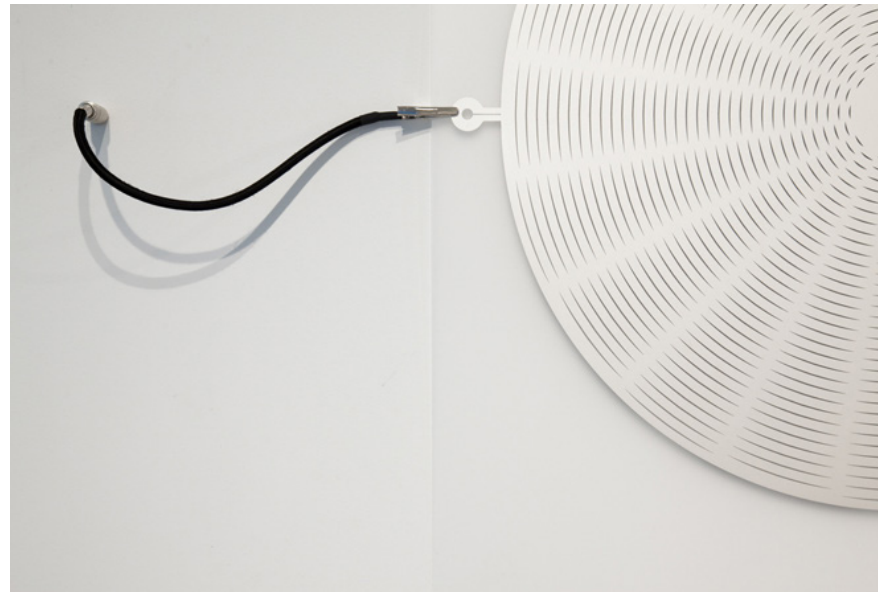

Sheet Music explores the potential of electrically conductive inks to transform a piece of graphic design into an electronic component. Printed with silver ink these two posters work as aerials picking up variations in the room's electromagnetic field caused by gallery visitors. Electronics enclosed in the wall convert these variations to sound, allowing participants to 'play' the posters by moving their hands in front of them.

Sheet Music was a collaboration with sound artist Ian Stevenson.

Burnt Lakes is a meditation on the effects of climate change on Australia's drought-ravaged landscape. A computer generated model of each lake was created and then sliced approximately 50 times to create a three dimensional bathymetric map. Each slice was then individually cut through a single sheet of paper by a laser cutter set to its maximum power output, singeing the edges of the paper in the process.

2. Installation images of Burnt Lakes

AARON SEYMOUR
Burnt Lakes; Sheet Music

1.

2.

3.

4.

-
- 1. Installation images of Sheet Music
 - 2. Installation images of Sheet Music
 - 3. Installation images of Sheet Music
 - 4. Installation images of Sheet Music