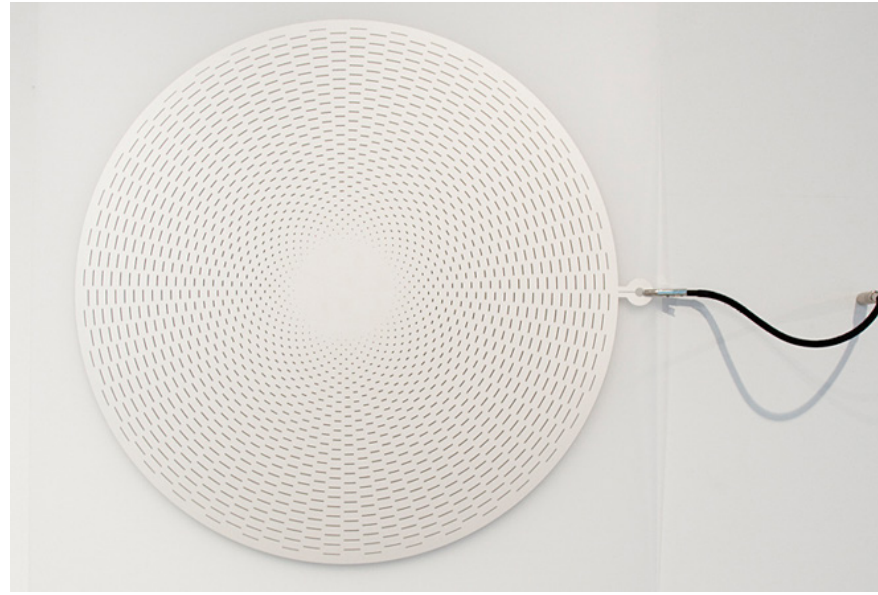

AARON SEYMOUR
Burnt Lakes; Sheet Music

2.

1. ---
1. Installation images of Sheet Music
  2. Installation images of Sheet Music
  3. Installation images of Sheet Music
  4. Installation images of Sheet Music