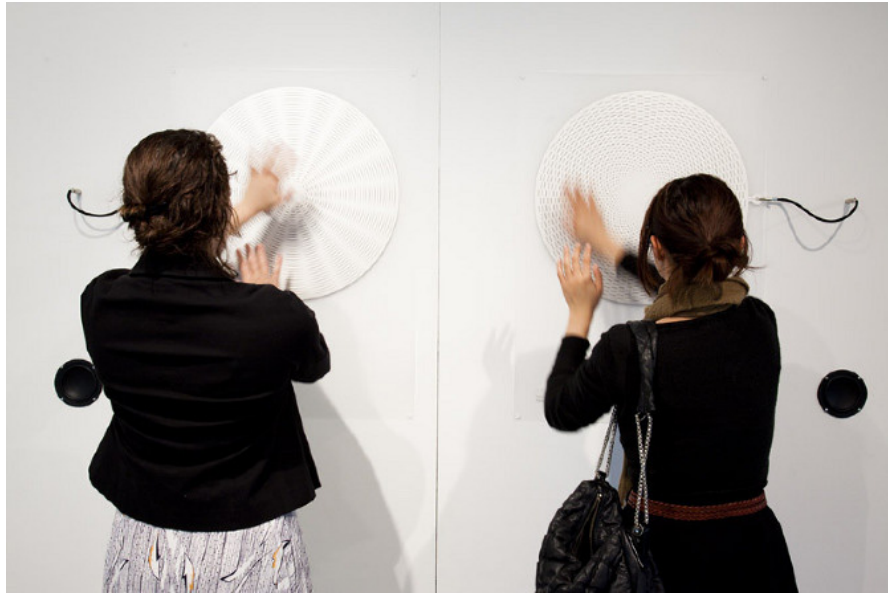

AARON SEYMOUR
Burnt Lakes; Sheet Music

1.