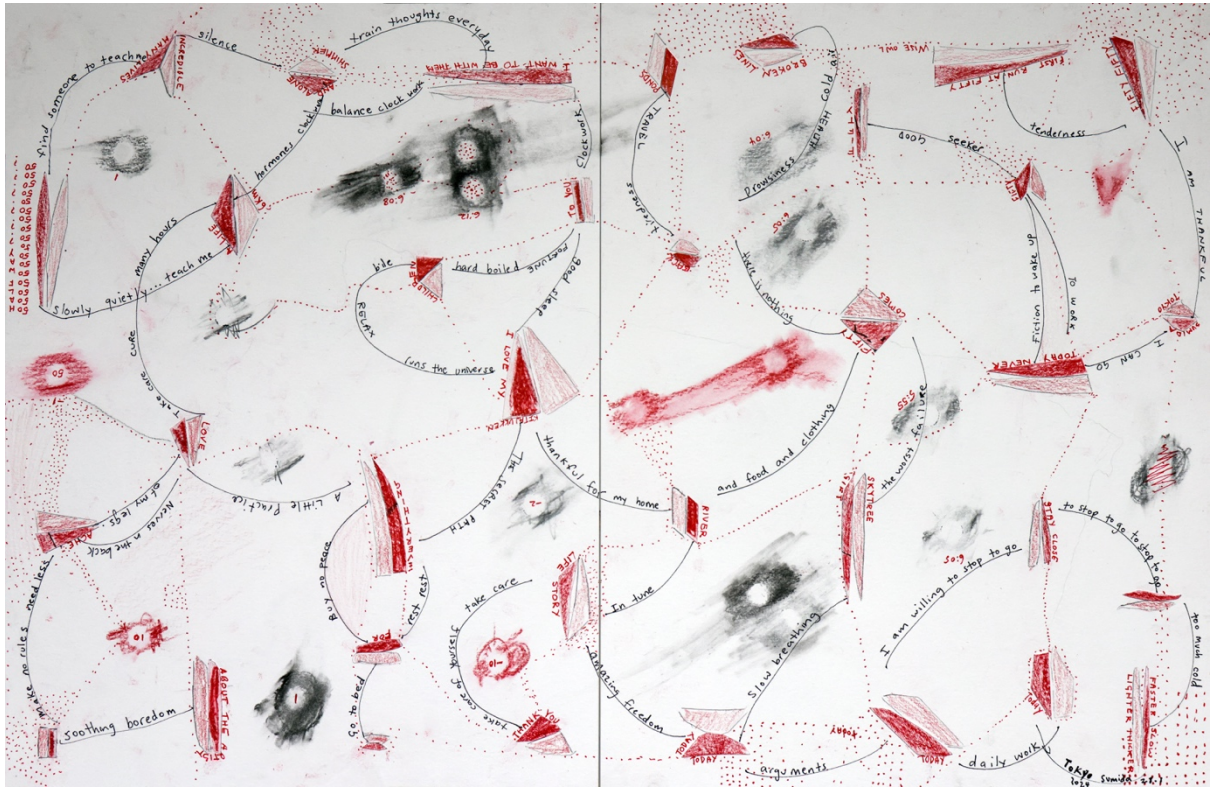

Installation view Piknic Gallery South Korea.

**5km The Earth moved from the series *Drawing Data***

35 x 54 cm

Charcoal, pencil, pastel, ink on paper

2024

5km Dubai palm from the series *Drawing Data*

35 x 27cm

Charcoal, pencil, pastel, ink on paper

2022

**6km Thankful** from the series *Drawing Data*

35 x 54 cm

Charcoal, pencil, pastel, ink on paper

2024